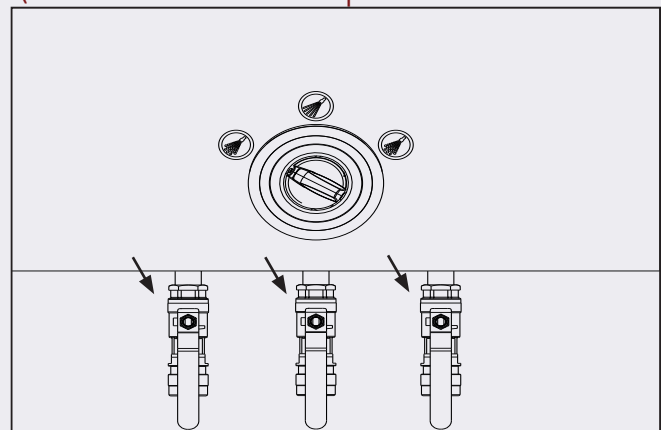

(Air turned ON to the pre-diluted outlets-FOAM)

(Air turned OFF to the pre-diluted outlets-DES)

The Hybrid Pre-Diluted Satellites without local block (SUPD1 & SUPD2) already has this feature so now they all share the same technology and features.