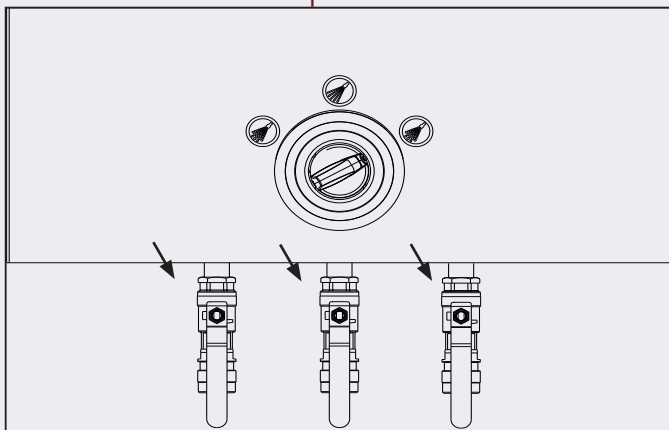

(Air turned ON to the pre-diluted outlets-FOAM)

(Air turned OFF to the pre-diluted outlets-DES)

The Hybrid Pre-Diluted Satellites without local block (SUPD1 & SUPD2) already has this feature so now they all share the same technology and features.